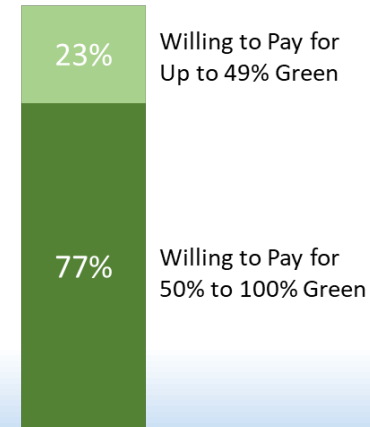

Or you can choose to:

- **Opt up** to 100% renewable electricity
- **Opt down** to receive no additional renewable energy electricity but retain the program benefits of price stability and consumer protections
- **Opt Out** with no penalty at any time, negotiate your own electricity supply or return to Eversource Basic.

Estimated Cost for the Standard Option

Average Monthly Electric Bill	State Mandated Green					
	13%	13%	13%	13%	13%	13%
	Newton Power Choice Additional Green					
	0%	20%	30%	40%	60%	87%
	Total Green					
	13%	33%	43%	53%	73%	100%
\$60	\$0.00	\$1.50	\$2.00	\$3.00	\$5.00	\$7.00
\$90	\$0.00	\$2.00	\$3.50	\$5.00	\$7.00	\$11.00
\$150	\$0.00	\$4.00	\$6.00	\$8.00	\$12.00	\$18.00
\$195	\$0.00	\$5.00	\$7.00	\$10.00	\$15.00	\$24.00
\$225	\$0.00	\$5.50	\$9.00	\$12.00	\$18.00	\$27.50
\$270	\$0.00	\$7.00	\$10.50	\$14.00	\$21.00	\$33.00

Approximately 5% of your bill

Calculations based on expected extra cost of \$.03/kWh for green electricity.

Overwhelming Support to Pay a Little More

86% said YES to paying more for 'green'

77% of those who said yes, would pay extra for 50-100% 'green'

Survey Respondents' Willingness to Pay for Green Energy

86% Willing to Pay More for Green

Of Those Willing to Pay More, 77% Willing to Pay for 50 to 100% Green

High Standard = Significant Impact on Climate Change