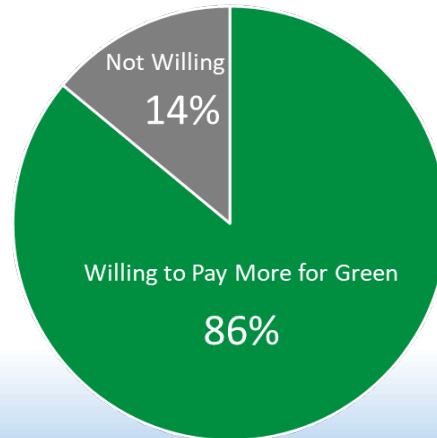

Approximately 5% of your bill

Calculations based on expected extra cost of \$.03/kWh for green electricity.

Overwhelming Support to Pay a Little More

86% said YES to paying more for 'green'

77% of those who said yes, would pay extra for 50-100% 'green'

Survey Respondents' Willingness to Pay for Green Energy

86% Willing to Pay More for Green

Of Those Willing to Pay More, 77% Willing to Pay for 50 to 100% Green

High Standard = Significant Impact on Climate Change