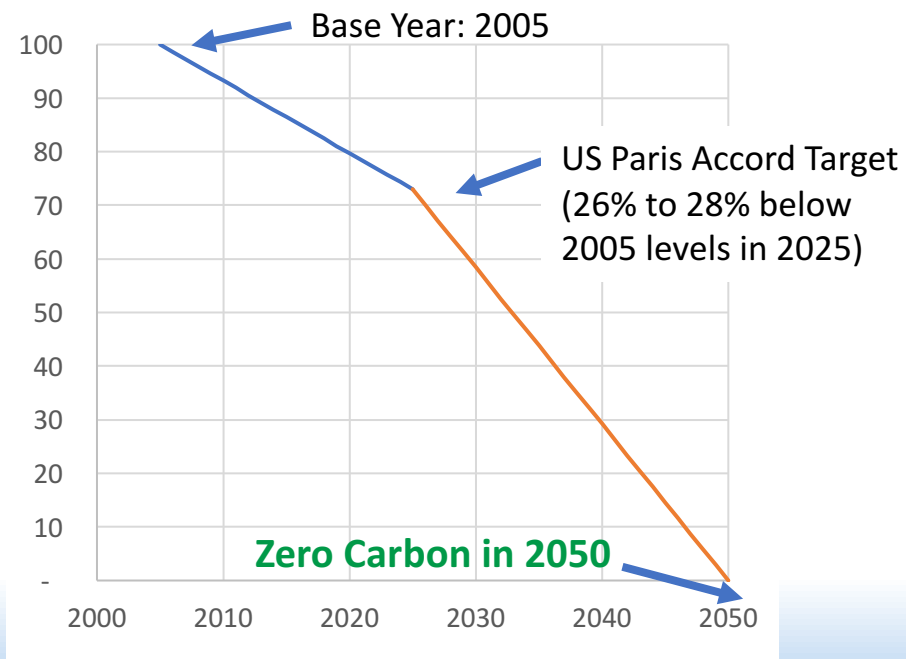

Keep \$ in Our Community

\$20B/year leaves MA to buy fossil fuels

Clean energy is produced in our region

Newton Must Join the Rest of the World in Fighting Climate Change

Paris Accord defines these goals

- **Requires ZERO carbon by 2050**
- Keep global temperature rise to less than 2 degrees C above pre-industrial levels
- Keep temperature rise to level that avoids the worst effects of global warming from:
 - Storm damage
 - Sea level rise/flooding
 - Disruption of agriculture

Reduction of Carbon Emissions from 2005-2050

What is Newton Power Choice?

NPC is a form of group electricity purchasing known as an aggregation. The program will impact the supply charges on your Eversource bill.