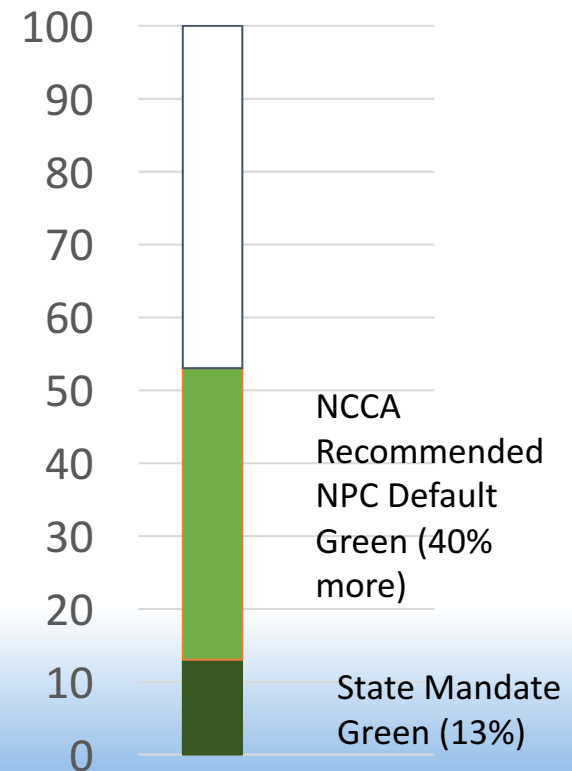

NPC Renewable Content